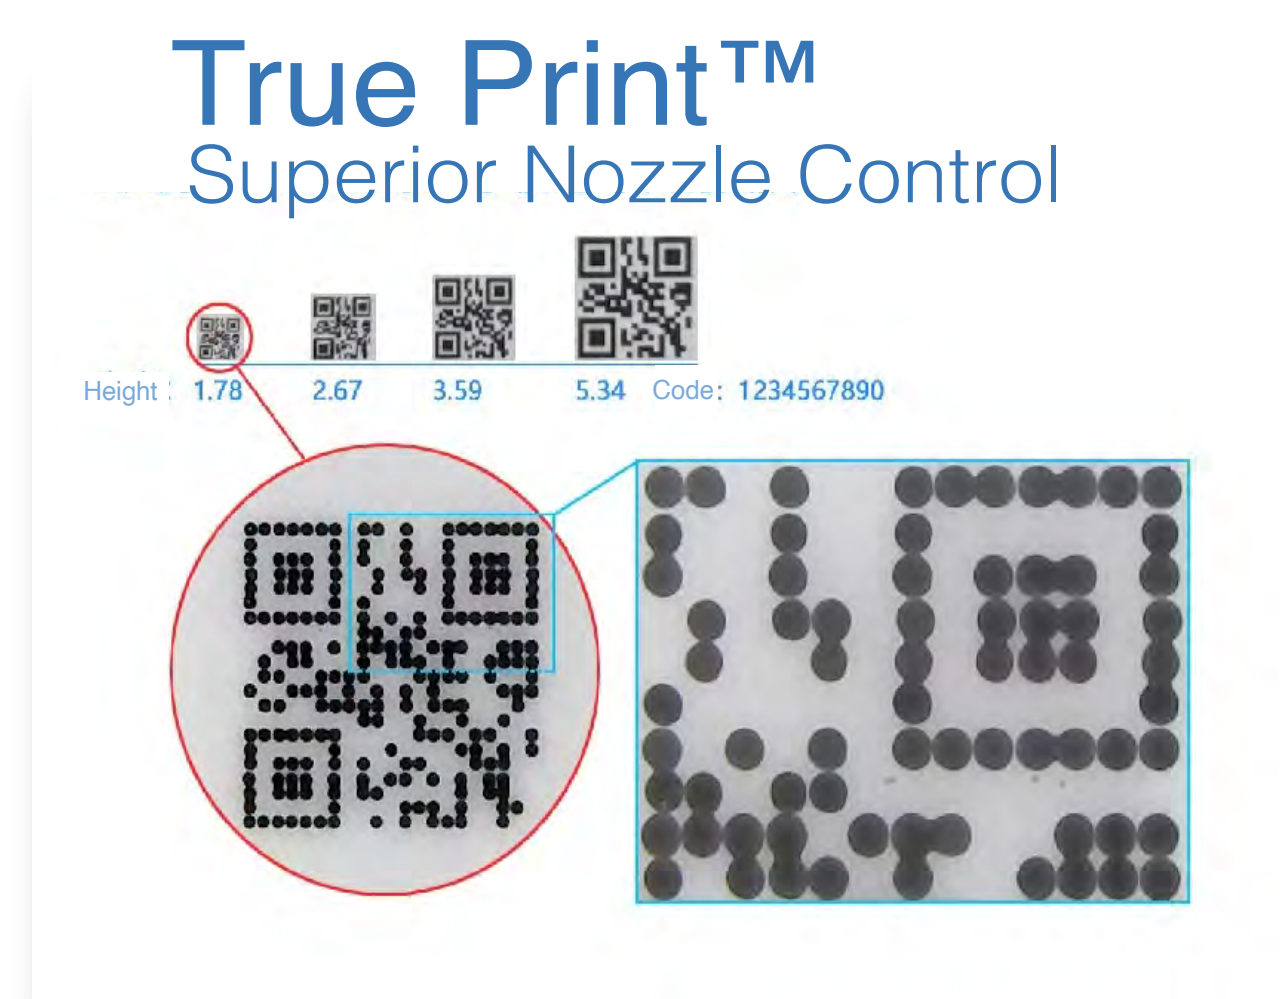

Cost Effective

High Reliability

Flexible Options

Higher print quality is the norm!

True Print™ technology utilises unique nozzle control technology, real time temperature control and alternate nozzle printing, thus our printers offer higher print quality and a long service life.

Fully backed with a two (2) year performance warranty supported by our 99/16 testing procedure and smartchip encryption safety protection guaranteeing maximum uptime.